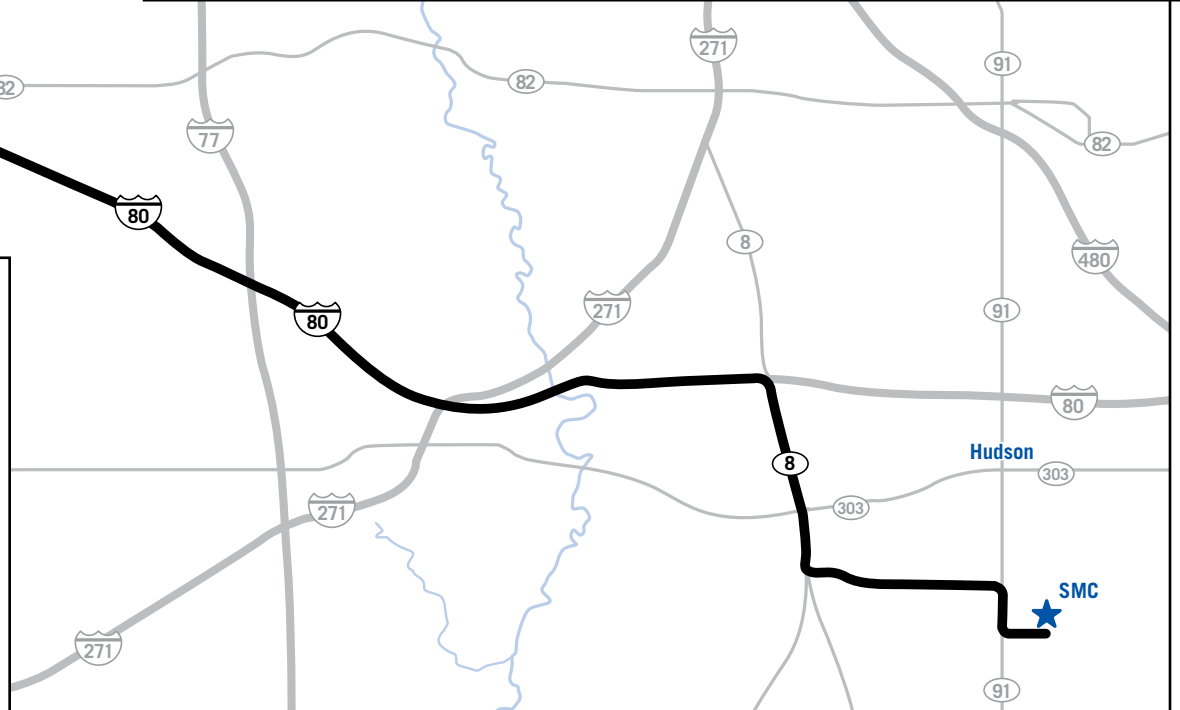

Directions to SMC Ltd. from Cleveland-Hopkins Intl Airport

From Berea Fwy, take a left onto Snow Rd. Follow Snow Rd. until you reach I-71. Turn right to merge onto I-71 S toward Columbus, continue for 4.3 miles. Take the Ohio Tpke/I-80 exit 233 to Toledo/Youngstown. Take the left fork to I-80 E and merge onto I-80 E and continue for 18.5 miles. Take the I-90/OH-8 exit 180. Take the fork to OH-8 S and merge onto OH-8 S. and continue for 1.8 miles. Merge onto Akron Cleveland Rd via the OH-303 exit to Hudson/Peninsula, follow for 1.2 miles. Turn left at Barlow Rd, after 1 mile, take a slight right at Terex Rd and continue East for 1.5 miles. Turn right at Darrow Rd, follow for half a mile, then turn left at Georgetown Rd. Our Facility is on the left.

Approximately 32 miles from the airport.

SMC Ltd.
1691 Georgetown Rd
Hudson, OH 44236

Phone: **330-342-7800**