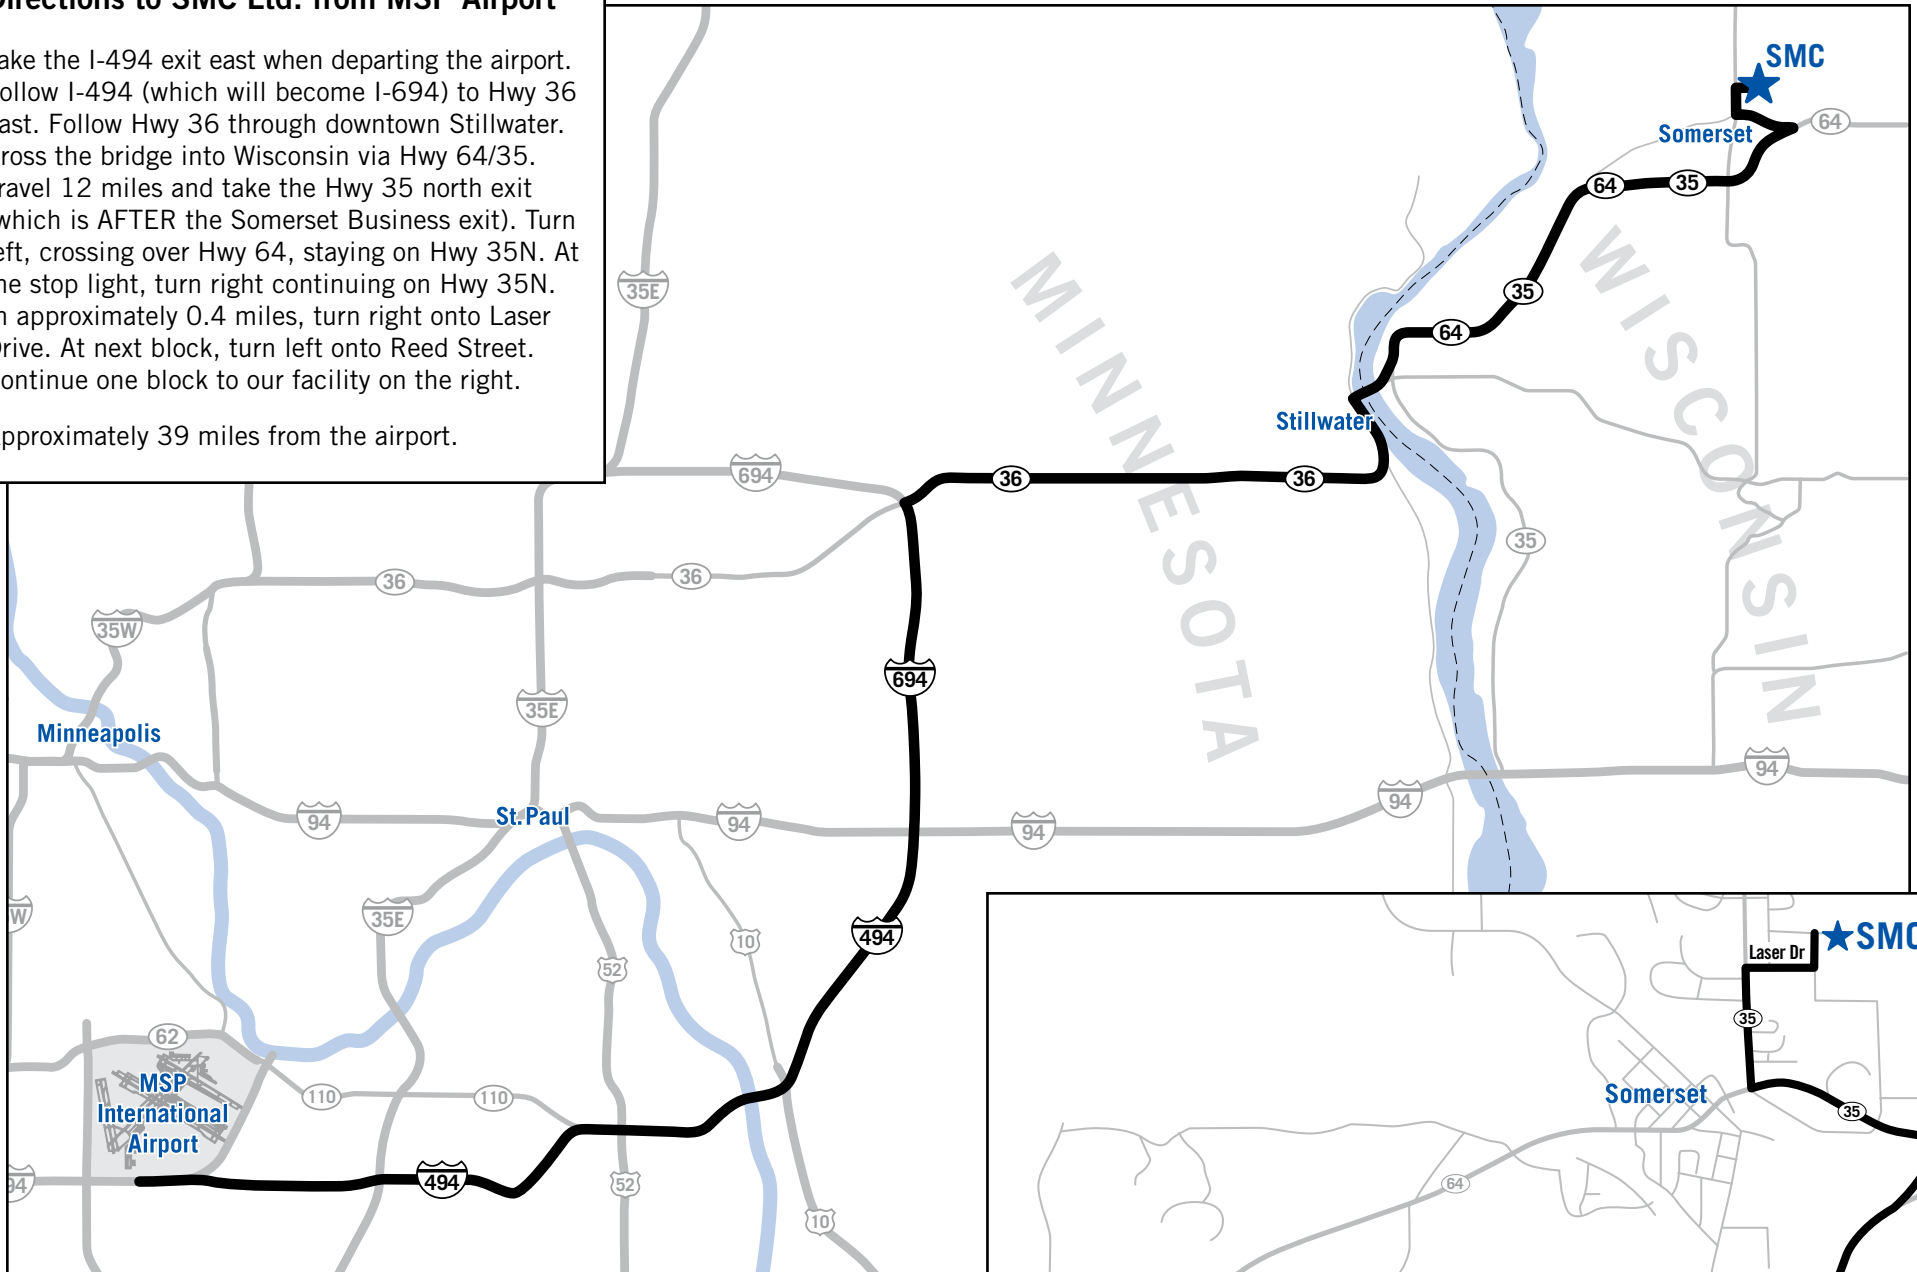

## Directions to SMC Ltd. from MSP Airport

Take the I-494 exit east when departing the airport. Follow I-494 (which will become I-694) to Hwy 36 east. Follow Hwy 36 through downtown Stillwater. Cross the bridge into Wisconsin via Hwy 64/35. Travel 12 miles and take the Hwy 35 north exit (which is AFTER the Somerset Business exit). Turn left, crossing over Hwy 64, staying on Hwy 35N. At the stop light, turn right continuing on Hwy 35N. In approximately 0.4 miles, turn right onto Laser Drive. At next block, turn left onto Reed Street. Continue one block to our facility on the right.

Approximately 39 miles from the airport.